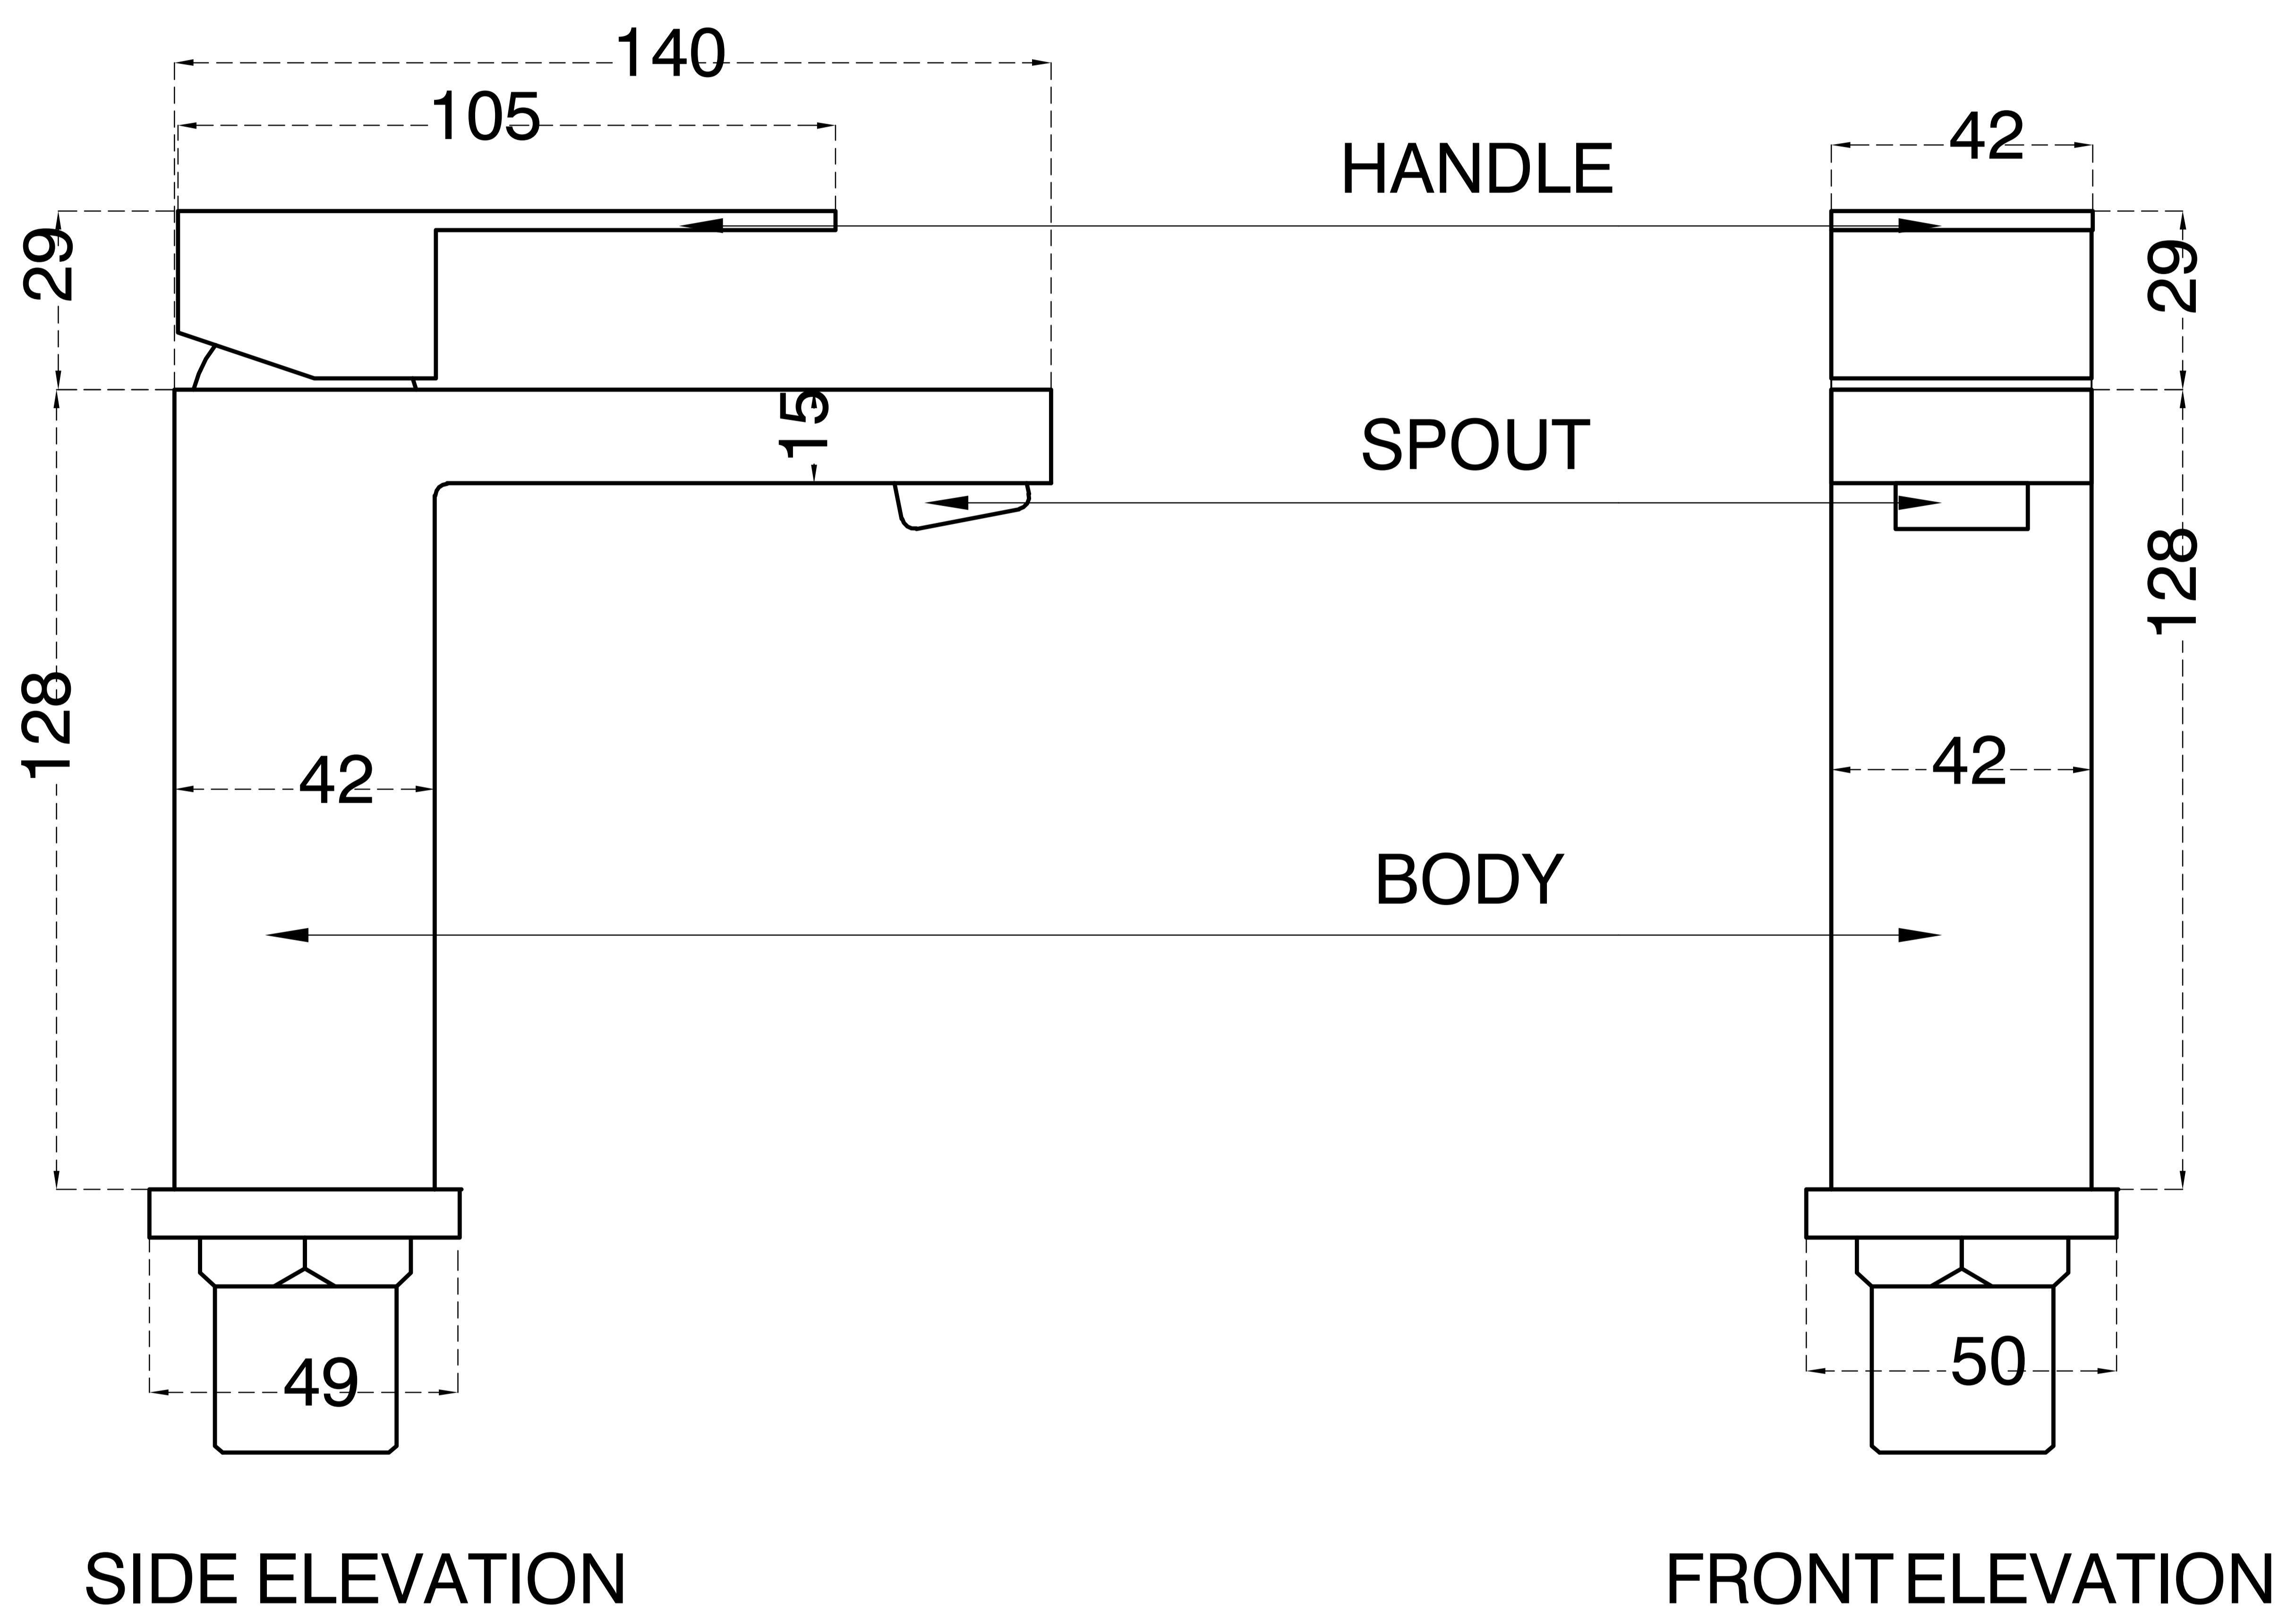

# Basin Mixer – Short Body

Product Code : 2022

## Technical Drawing

All dimension are in **mm**